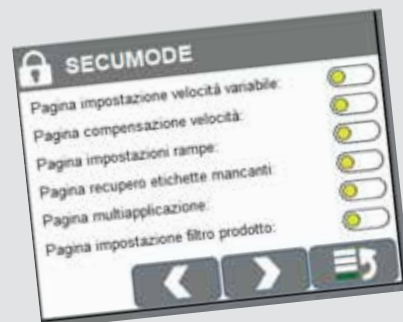

SecuMode (Security Modeling). Functions and protectable operating parameters individually (pw variables). The standard security can be freely modeled by the client, according to his own organization

SecuMode (modelowanie bezpieczeństwa). Indywidualnie zabezpieczane funkcje i parametry pracy (zmienna pw). Standard bezpieczeństwa może być dowolnie modelowany przez klienta w oparciu o jego organizację